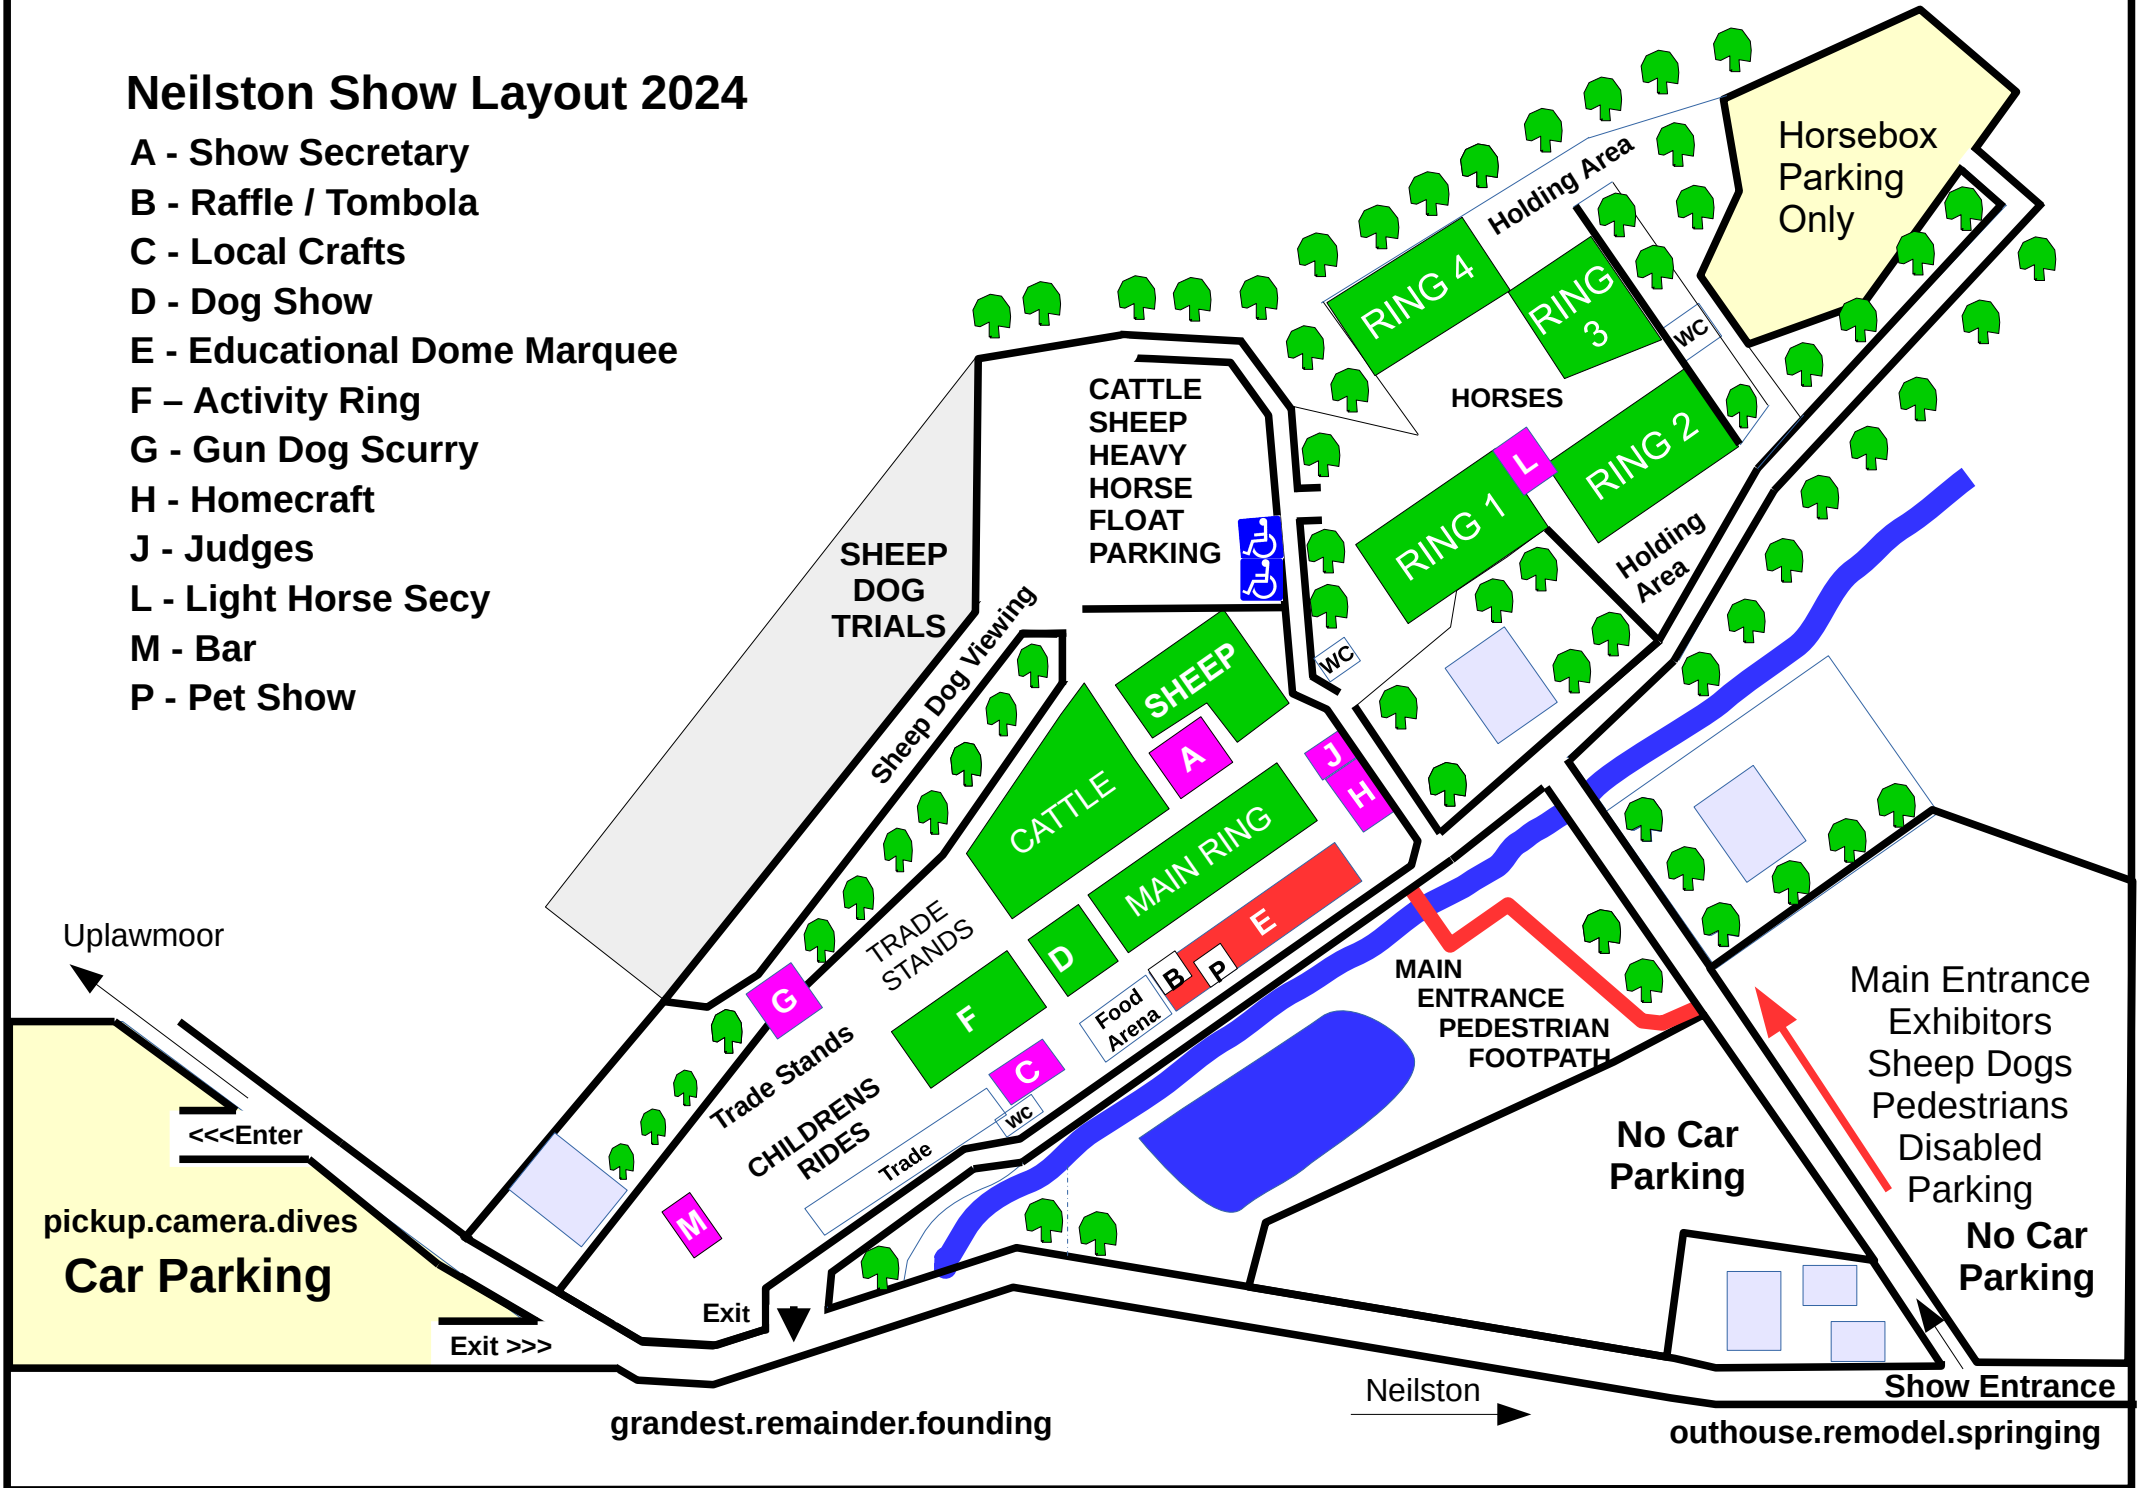

Neilston Show Layout 2024

- A - Show Secretary
- B - Raffle / Tombola
- C - Local Crafts
- D - Dog Show
- E - Educational Dome Marquee
- F - Activity Ring
- G - Gun Dog Scurry
- H - Homecraft
- J - Judges
- L - Light Horse Secy
- M - Bar
- P - Pet Show

grandest.remaining.founding

outhouse remodel springing